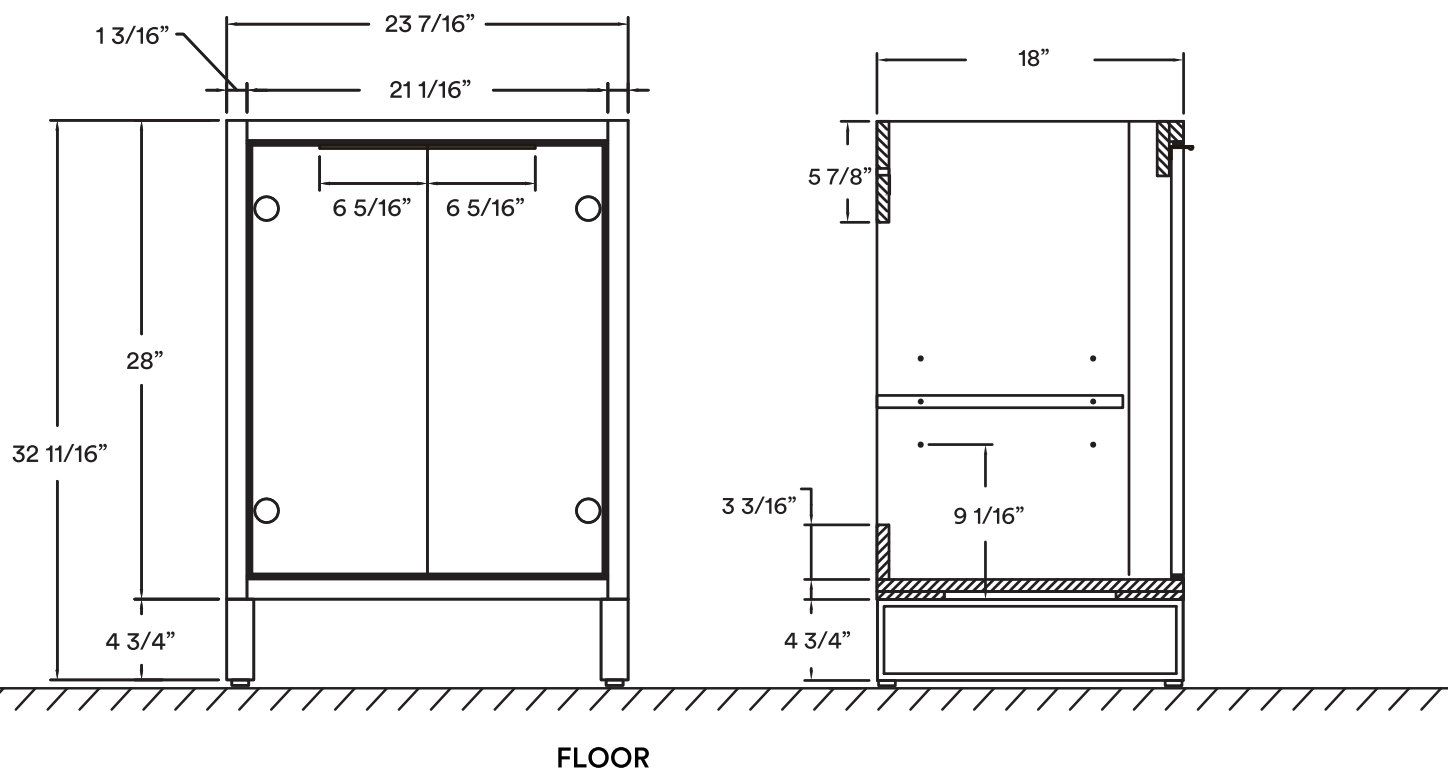

**SPECIFICATIONS / TECHNICAL DATA**

**OPULENCE**

**VANITY COLLECTION**

**24"**

*ATTENTION! Dimensions may vary by up to 3/8". It is highly recommended to pull all dimensions of actual model for installation and measuring purposes.*

**MODEL# OL24** (ALL COLORS)